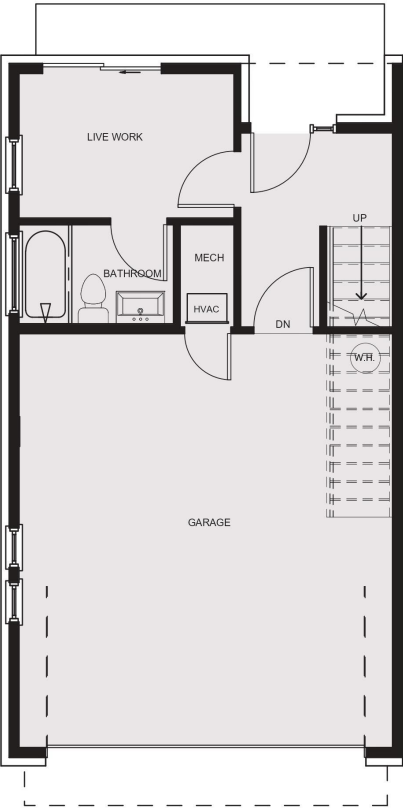

HOLLYWOOD & MAIN - TYPE "H" 3BR, 3.5BH, 1,634sf

FIRST FLOOR

SECOND FLOOR

THIRD FLOOR