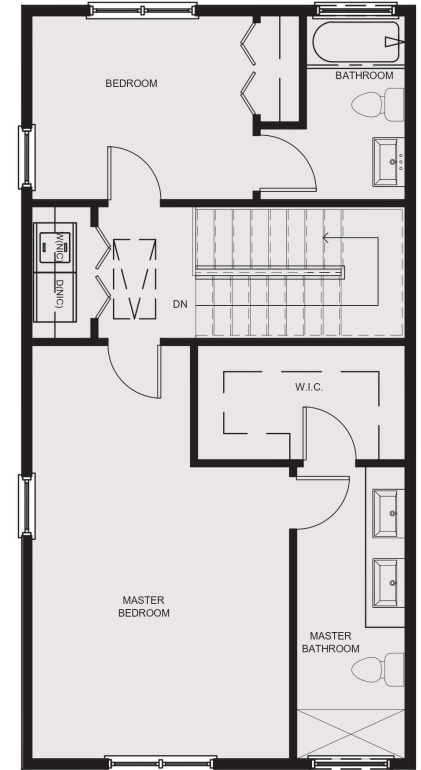

# HOLLYWOOD & MAIN - TYPE "G" 3BR, 3.5BH, 1,839sf

FIRST FLOOR

SECOND FLOOR

THIRD FLOOR