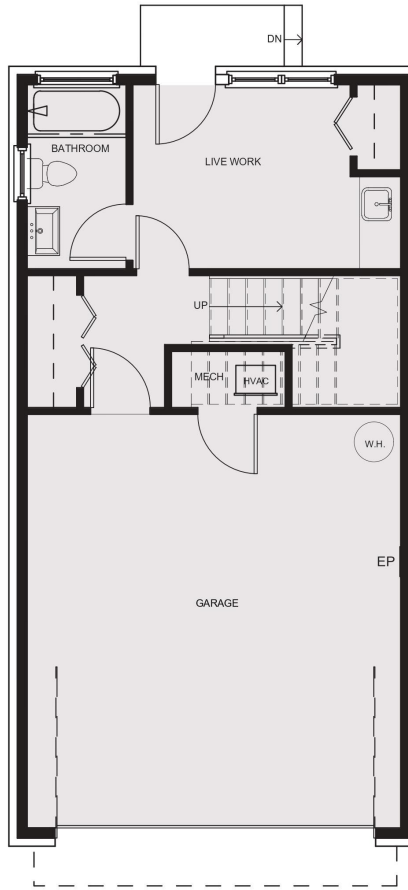

# HOLLYWOOD & MAIN - TYPE "G" 3BR, 3.5BH, 1,839sf

FIRST FLOOR

SECOND FLOOR

THIRD FLOOR